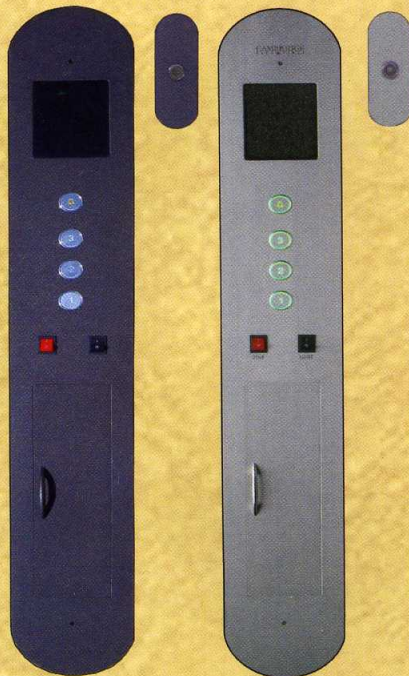

Cab Finish and Options

Cab Finishes

White Almond Oak Light Maple Autumn Glow

Solid Wood Cab Finishes

Oak Maple Cherry

Inquire about custom cab applications

Cab Gates

Solid Vinyl

Visifold

Control Panels

Oil Rubbed Bronze Stainless Steel

Optional Handrail Controls

Handrails

Stainless Steel

Custom finishes available to accent your home décor

Sizes and specifications are subject to errors, omissions and change without notice. Please contact our engineering department for more info.