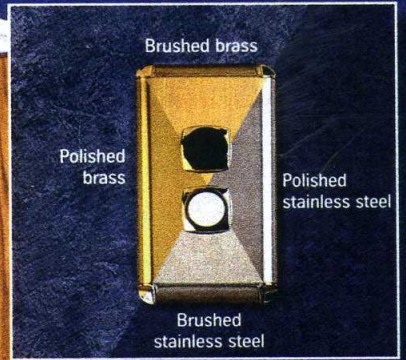

Hall station/operating control panel, optional telephone box

Wall panels and ceiling

- Birch Wood Veneer  
*(shown unfinished)*
- Cherry Wood Veneer  
*(shown unfinished)*
- Oak Wood Veneer  
*(shown unfinished)*
- Maple Wood Veneer  
*(shown unfinished)*
- Light Oak Melamine
- Dark Oak Melamine
- Champagne Melamine
- White Melamine

Accordion gates

Handrails

Birch, Cherry, Oak

Dark Oak, White, Champagne, Light Oak

Polished Brass, Brushed Brass, Polished Stainless Steel, Brushed Stainless Steel

**HomeFlyer**<sup>TM</sup>  
Nouveau GL<sup>TM</sup>